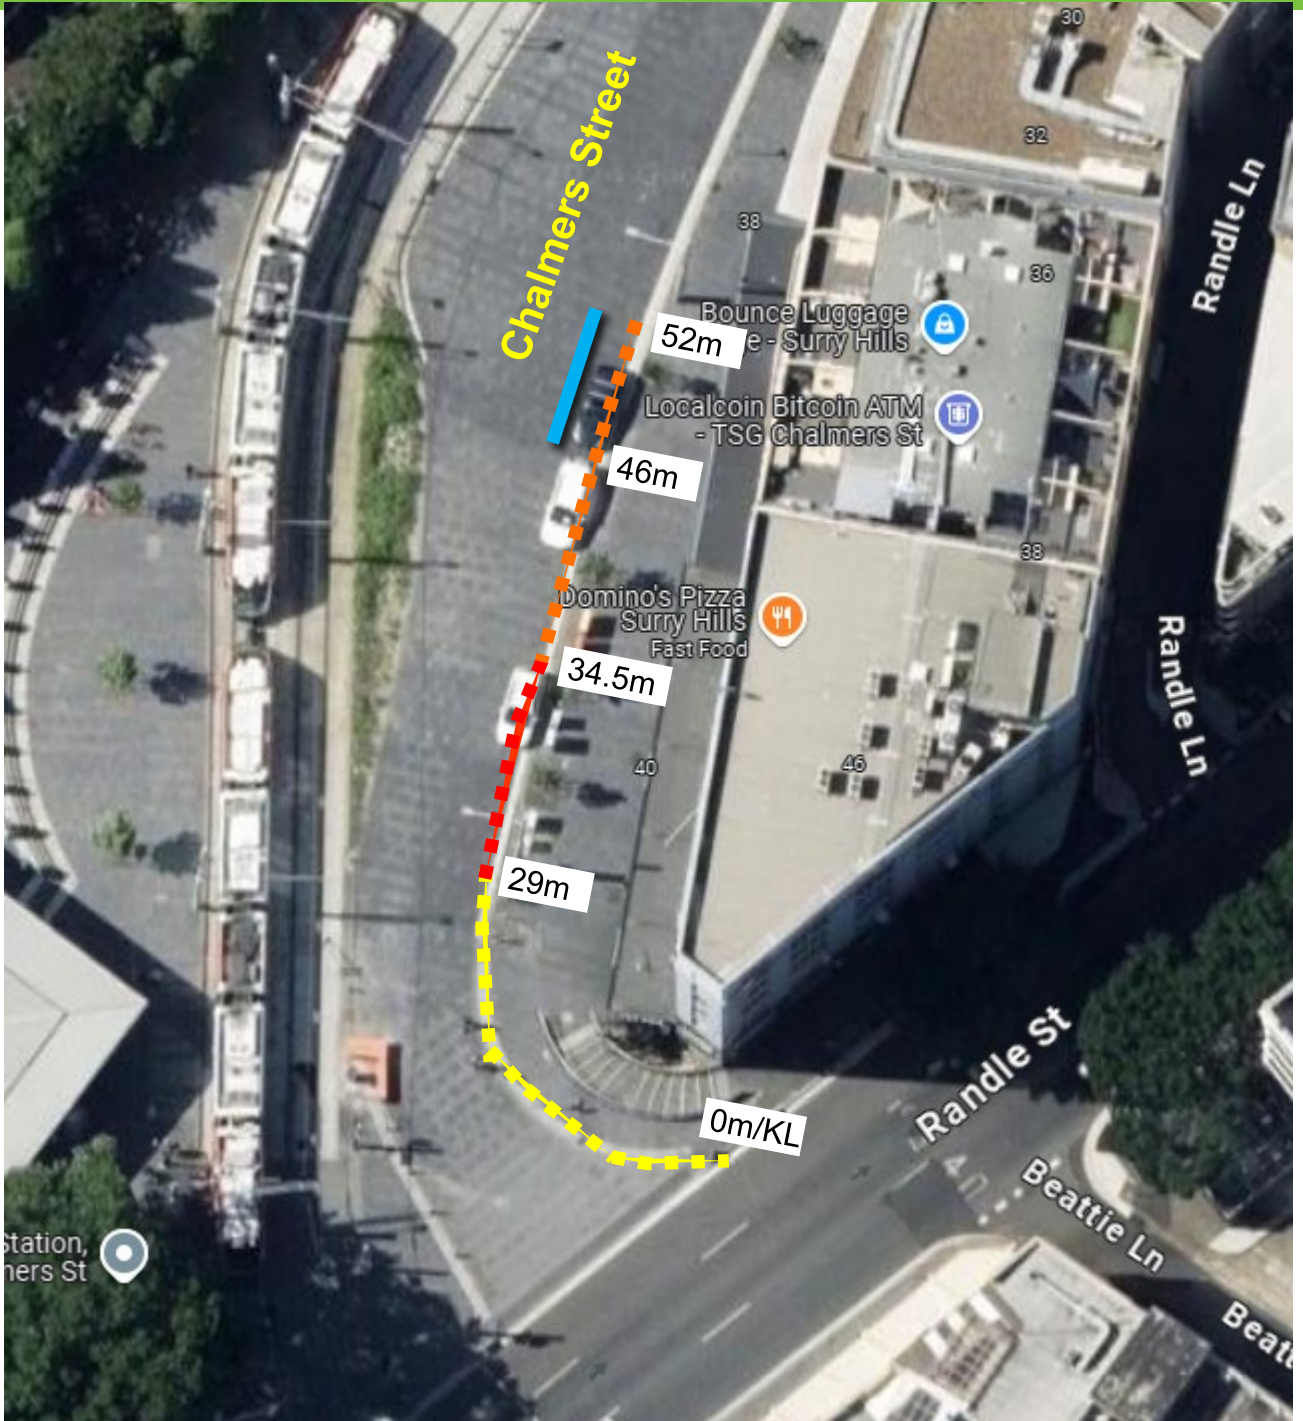

Chalmers Street (kerb side) Surry Hills Proposed street sign-post change

Existing

-  No Stopping
-  No Stopping – Aust. Post Vehicles Excepted
-  ½ P 8AM-10PM Everyday

Proposed

-  The Street sign-post change to:
 - ½ P 8am-10pm Everyday
 - No stopping (MTS Vehicles Excepted) All other times